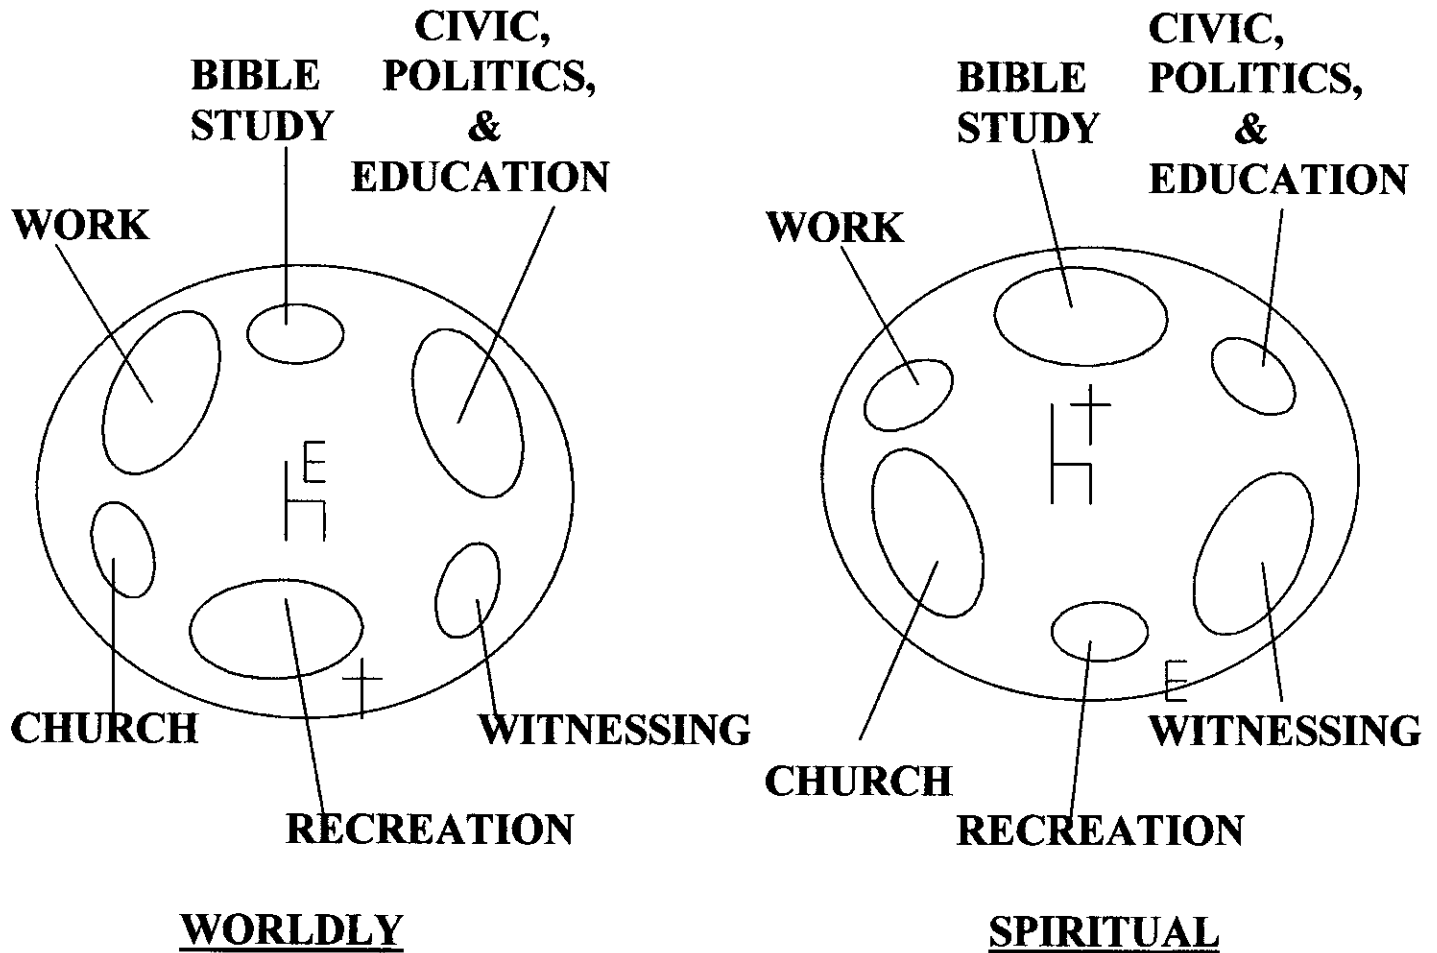

“WHICH TYPE OF CHRISTIAN ARE WE, WORLDLY OR SPIRITUAL?”

by Dr. Hoyt W. Allen, Jr.

TYPES OF PEOPLE (I COR. 2:14-3:1)

- 1) **SPIRITLESS (NATURAL) MAN - 2:14 UNSAVED**
- 2) **SPIRITUAL MAN - SAVED & FOLLOWING HOLY SPIRIT - 2:15**
- 3) **WORLDLY (CARNAL) MAN - SAVED & NOT FOLLOWING HOLY SPIRIT - 3:1**

It is one thing to become a Christian and then another to remain one. It takes day by day and hour by hour commitment to walk in the ways of Jesus. However, multitudes have accomplished this due to the help, which God has provided through the Holy Spirit. One must constantly monitor his/her walk to determine if it is a walk within the will of Jesus. Do the larger circles above show where our priorities are? Who is on the throne of our lives, our ego or Christ?